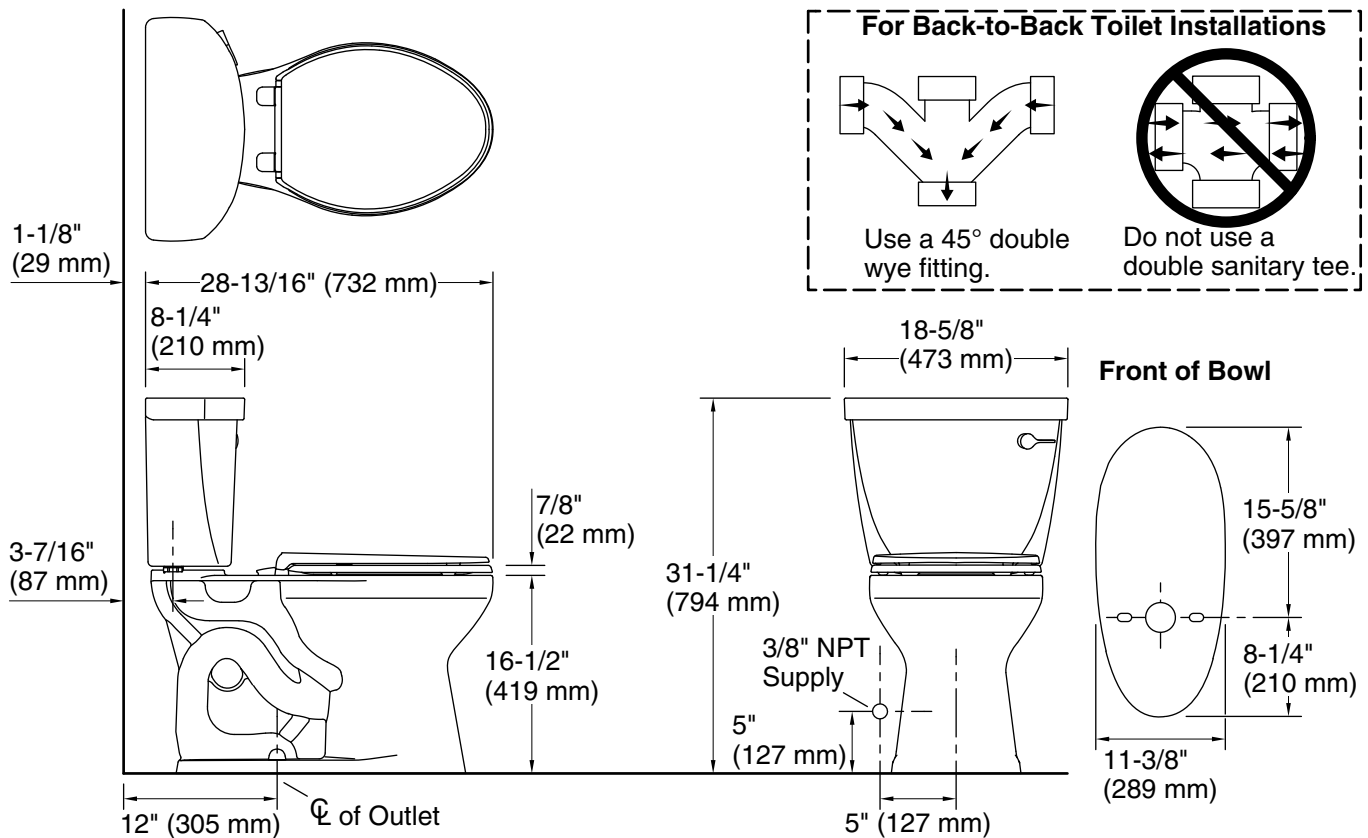

## Features

- Two-piece design
- Elongated bowl offers added room and comfort
- Comfort Height™ feature offers chair-height seating that makes sitting down and standing up easier for most adults
- 1.6 gpf (6.0 lpf)
- Right-hand Polished Chrome trip lever
- 2-1/8" (54 mm) fully glazed trapway
- Revolution 360™ flushing technology generates a forceful swirling motion to keep the bowl clean longer
- Sanitary guard where bowl and tank meet for ease of cleaning
- CleanCoat™ surface treatment inhibits the growth of water scale and mineral stains for improved ease of cleaning
- Coordinates with other products in the Cimarron collection

## Installation

- Standard 12" (305 mm) rough-in
- Seat and supply line sold separately

### Technical Information

All product dimensions are nominal.

|                       |                            |
|-----------------------|----------------------------|
| Toilet type:          | Floor-mount                |
| Waste Outlet:         | Floor                      |
| Bowl shape:           | Elongated                  |
| Flush type:           | Revolution 360, AquaPiston |
| Trap passageway:      | 2-1/8" (54 mm)             |
| Rim to water surface: | 6-5/8" (168 mm)            |
| Rough-in:             | 12" (305 mm)               |